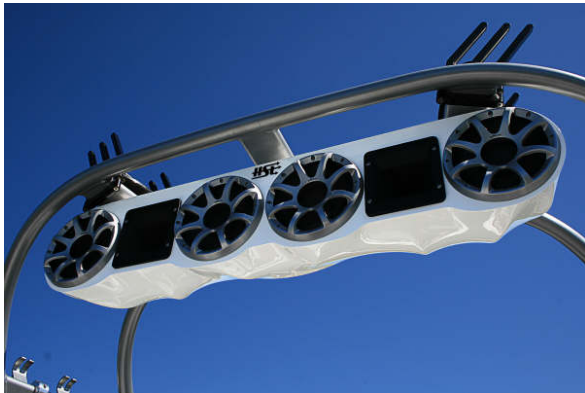

Trident Series Tower Speakers

HSE Pro Audio Tower Speakers are the best of both worlds with a lightweight, yet extremely strong composite enclosure providing optimum performance while maintaining volumetric efficiency for the speakers.

HSE Trident Pro Audio Speakers

Concert Sound Projection Technology packaged into a stylish Gel Coat Seamless enclosure. Pro Audio Speakers and Horn Loaded Compression Drivers (HLCD) producing full spectrum sound with amazing clarity in the boat or at the end of the line. You deserve the optimum in audio performance for your ride so take your concert to the lake. HSE Trident provides that experience with its unique Standard and Medallion Series Tower Speaker.

HiSide Engineering, LLC
 Modesto, CA 95350
 Phone: (209) 238-9051
 Fax: (209) 238-9052
 Email: sales@hsetrident.com
www.hsetrident.com

HSE Trident - Front

Standard Series Tower Speaker comes fully assembled and ready to install. The composite enclosure is a Gel Coat finish available in three standard colors (Black, White and Viper Red). Custom colors available typically at no additional cost and subject to availability. This model comes standard with stainless steel hardware, and black mesh grills.

HSE Trident Black, the most popular color!

Medallion Series Tower Speaker includes the components provided on the Standard Series with a few upgrades, which make it stand out. This model includes the choice if either grill shown below and a two tone gel coat paint option and color matching provided correct paint color codes are available. A two tone paint option as an example would be flames in one color and the enclosure being a different color. Other paint schemes are possible depending on your imagination.