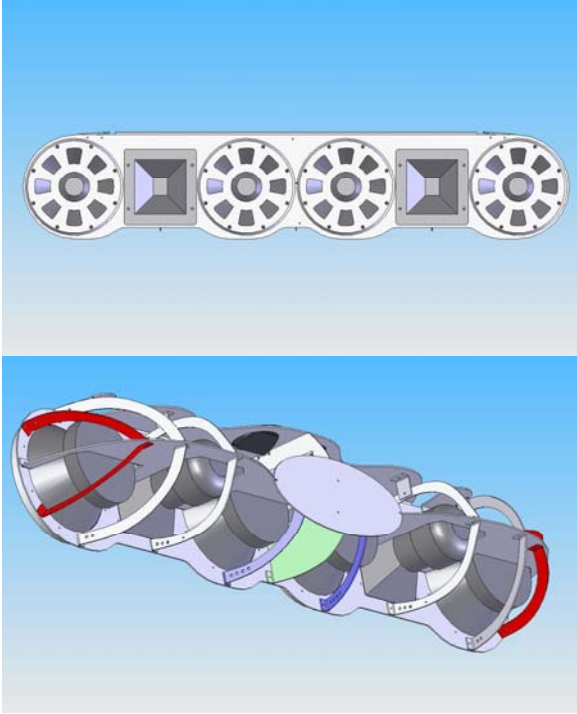

About HSE:

The owners of HSE have been in many facets of the boating industry involving boat restoration, product design and fiberglass construction for over two decades. HSE is active in coaching youth wake board camps and competing in local wakeboarding competitions. The TRIDENT Series Pro Audio Tower Speaker System utilized CAD design and CNC laser technology producing the optimum speaker volume and style used for developing the tooling from which the mold is based. All the components and vendors are US based companies.

CAD Images Illustrating Design Process for Tooling

HiSide Engineering, LLC
Modesto, CA 95350
Phone: (209) 238-9051
Fax: (209) 238-9052
Email: sales@hsetrident.com
www.hsetrident.com